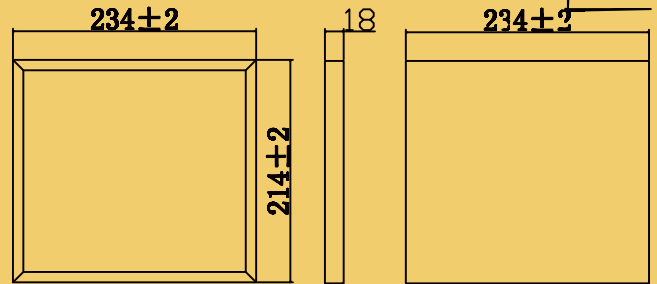

TPS105S-5W-MONO

5 W
MONO Crystalline Solar Module