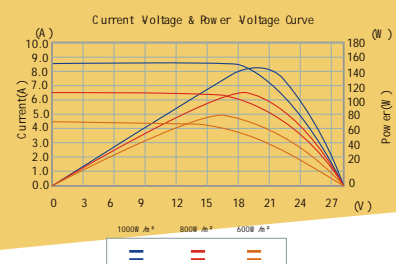

TPS105S-5W-MONO

5 W
MONO Crystalline Solar Module

TPS105S-5W-MONO
5W (+/-5%)

0.26A

19.08V

Certification

TOPPLAY

Not Your Average Solar Provider

Our Products Categories

MECHANICAL SPECIFICATION

Cell Type	MONO crystalline 158.75*158.75mm
Number of cells	36pcs
Dimensions	680x536x25mm
Front Glass	3.2mm Low iron tempered glass
Frame	Anodized aluminum alloy
Connector	MC4 PLUG
Output Cables	Length 0.9m